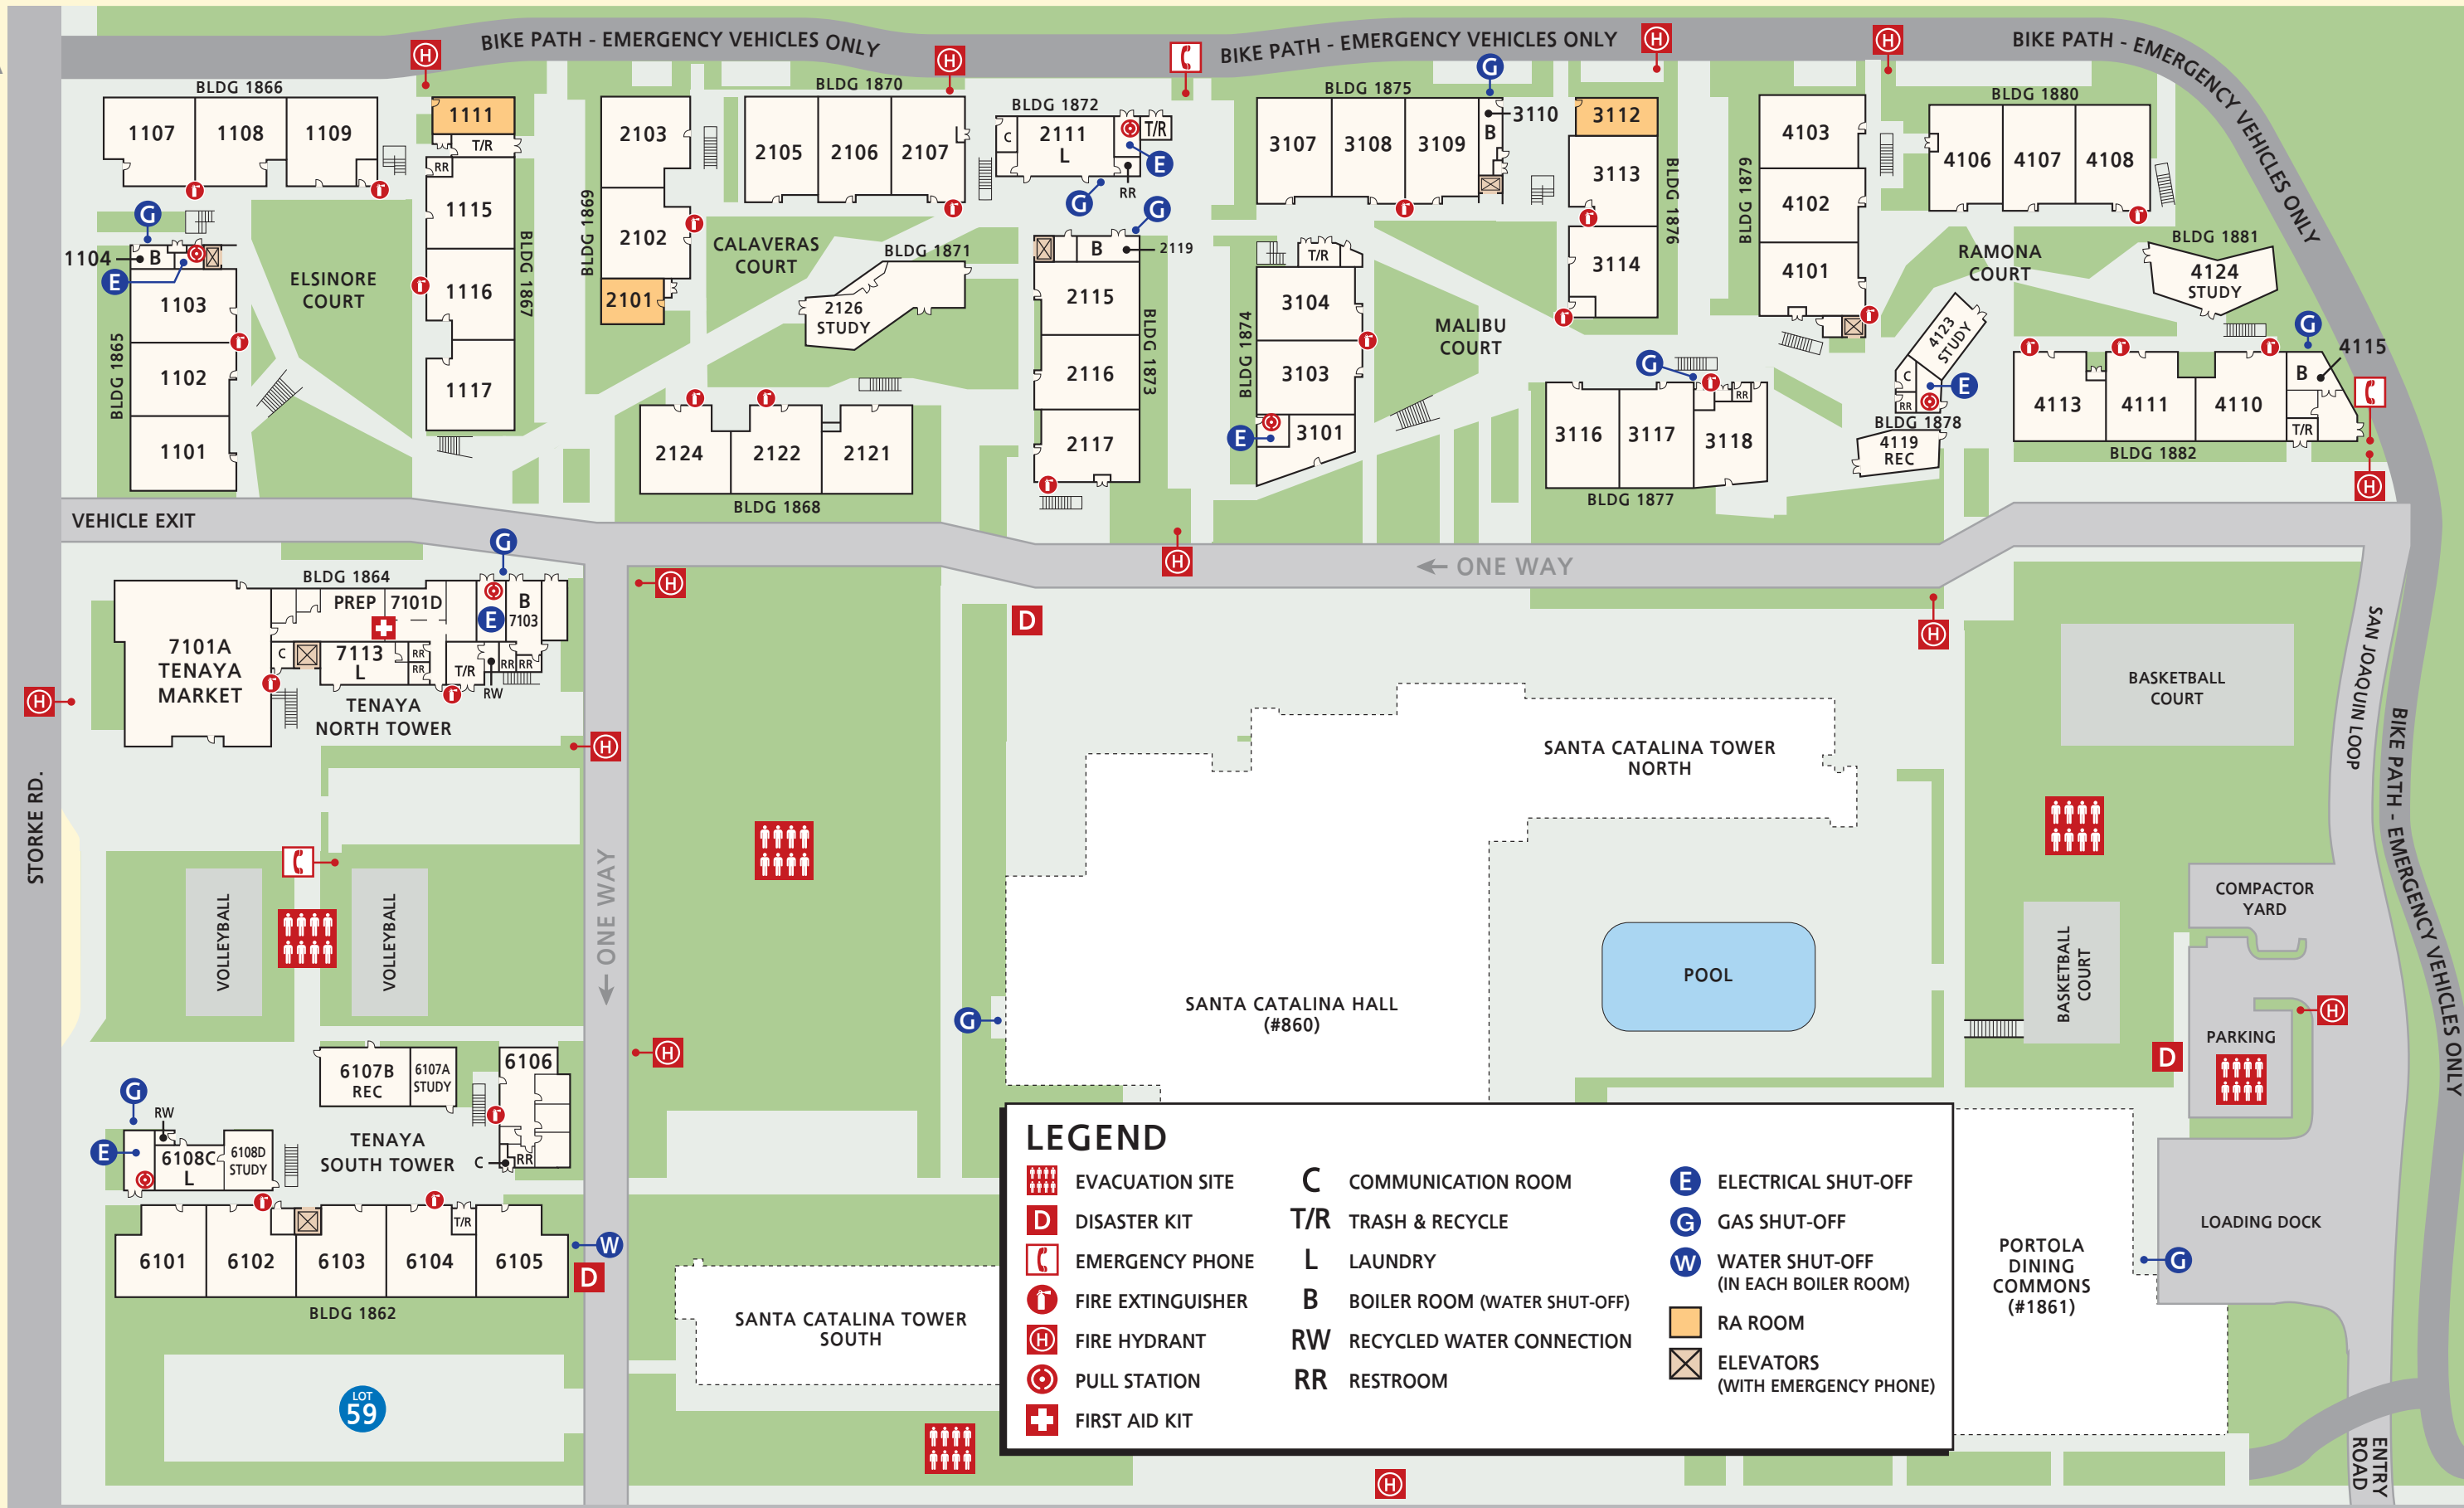

# SAN JOAQUIN VILLAGES, UCSB EMERGENCY MAP

650 (Clusters) & 750 (Towers)  
STORKE ROAD, GOLETA CA, 93117

← TO SIERRA MADRE VILLAGES

← TO WEST CAMPUS APTS

HD&AE, UCSB  
100% RECYCLED PAPER  
2017

LEGEND		
	EVACUATION SITE	<b>C</b> COMMUNICATION ROOM
	DISASTER KIT	<b>T/R</b> TRASH & RECYCLE
	EMERGENCY PHONE	<b>L</b> LAUNDRY
	FIRE EXTINGUISHER	<b>B</b> BOILER ROOM (WATER SHUT-OFF)
	FIRE HYDRANT	<b>RW</b> RECYCLED WATER CONNECTION
	PULL STATION	<b>RR</b> RESTROOM
	FIRST AID KIT	
		<b>E</b> ELECTRICAL SHUT-OFF
		<b>G</b> GAS SHUT-OFF
		<b>W</b> WATER SHUT-OFF (IN EACH BOILER ROOM)
		<b>RA ROOM</b>
		<b>ELEVATORS (WITH EMERGENCY PHONE)</b>

EL COLEGIO RD.

SAN JOAQUIN LOOP  
BIKE PATH - EMERGENCY VEHICLES ONLY  
ENTRY ROAD